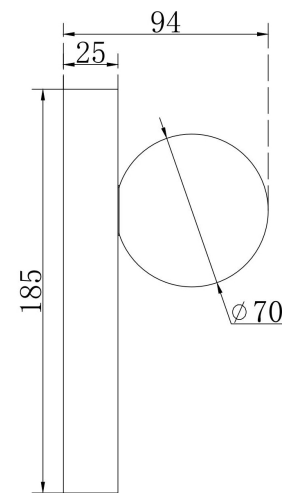

Instruction

MOD464WL-L3BS3K

MAX 3W
100 Lumen

Model: MOD464WL-L3BS3K

Collection: Modern

Series: Yora

Wall Lamps

This product contains a light source of the energy efficiency class G