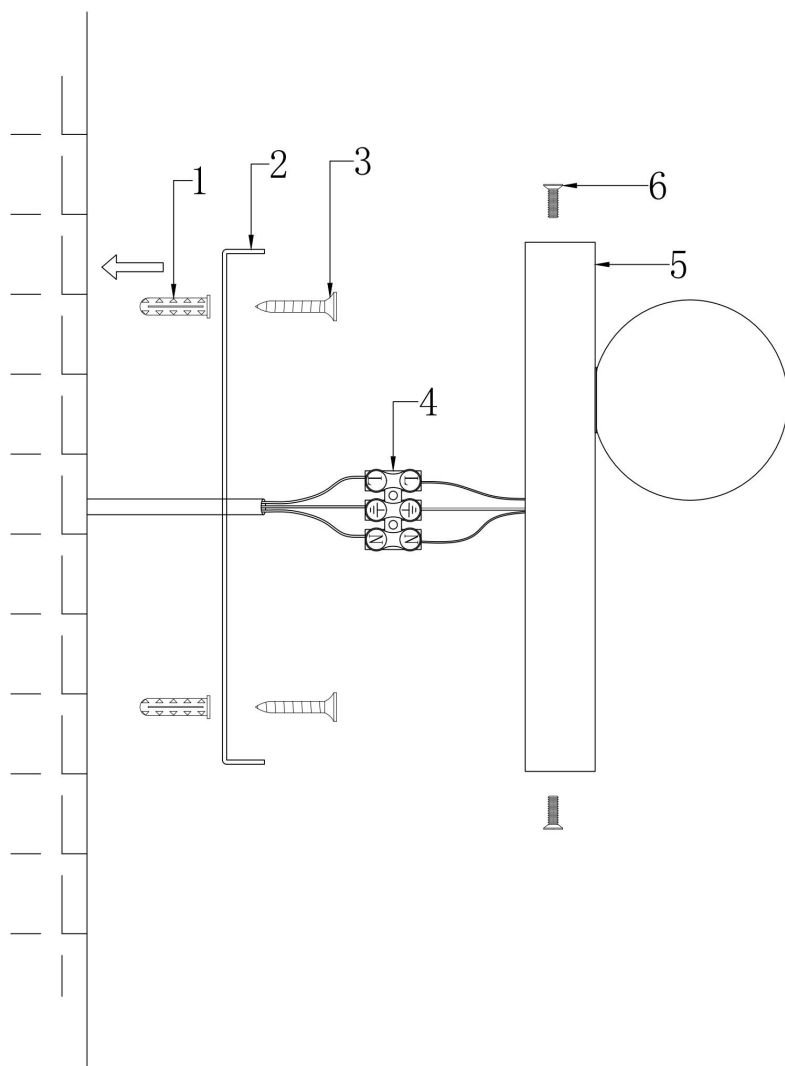

Instruction

MOD464WL-L3BS3K

MAX 3W
100 Lumen

Model: MOD464WL-L3BS3K

Collection: Modern

Series: Yora

Wall Lamps

This product contains a light source of the energy efficiency class G