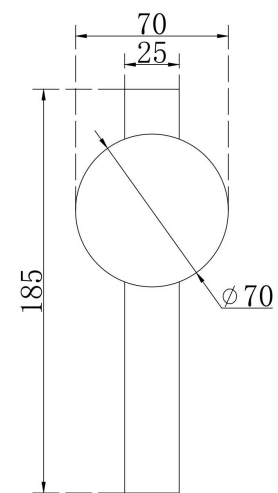

Instruction

MOD464WL-L3BS3K

MAX 3W
100 Lumen

Model: MOD464WL-L3BS3K

Collection: Modern

Series: Yora

Wall Lamps

This product contains a light source of the energy efficiency class G