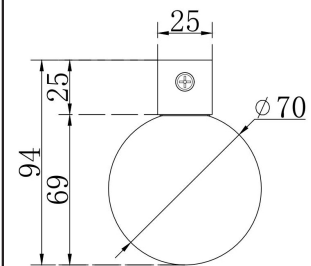

Instruction

MOD464WL-L3BS3K

MAX 3W
100 Lumen

Model: MOD464WL-L3BS3K

Collection: Modern

Series: Yora

Wall Lamps

This product contains a light source of the energy efficiency class G